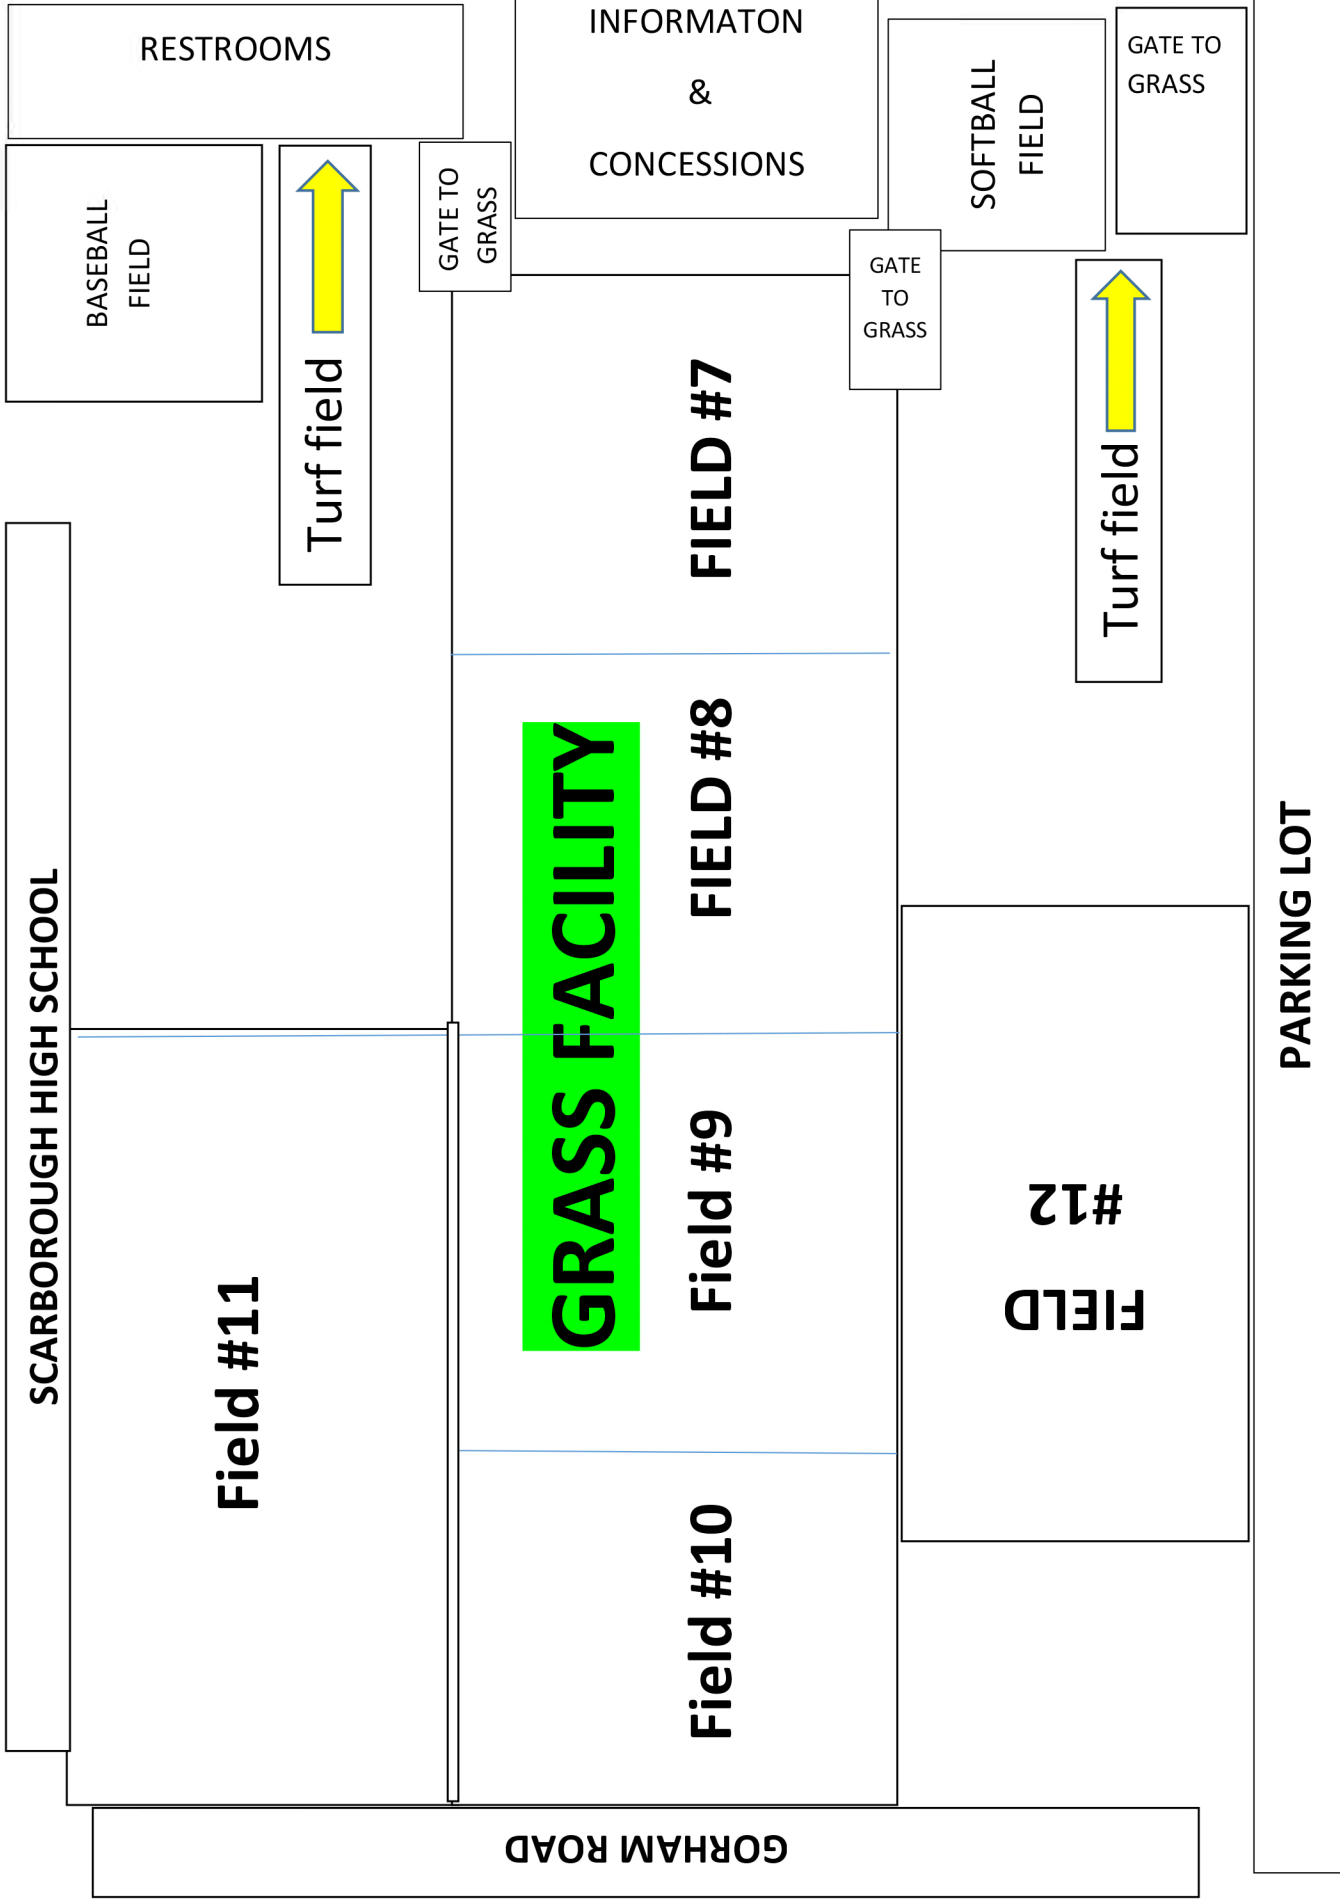

RESTROOMS

BASEBALL
FIELD

Turf field

GATE TO
GRASS

INFORMATON
&
CONCESSIONS

SOFTBALL
FIELD

GATE TO
GRASS

GATE
TO
GRASS

FIELD #7

Turf field

FIELD #8

GRASS FACILITY

Field #9

Field #10

FIELD
#12

PARKING LOT

GORHAM ROAD

SCARBOROUGH HIGH SCHOOL