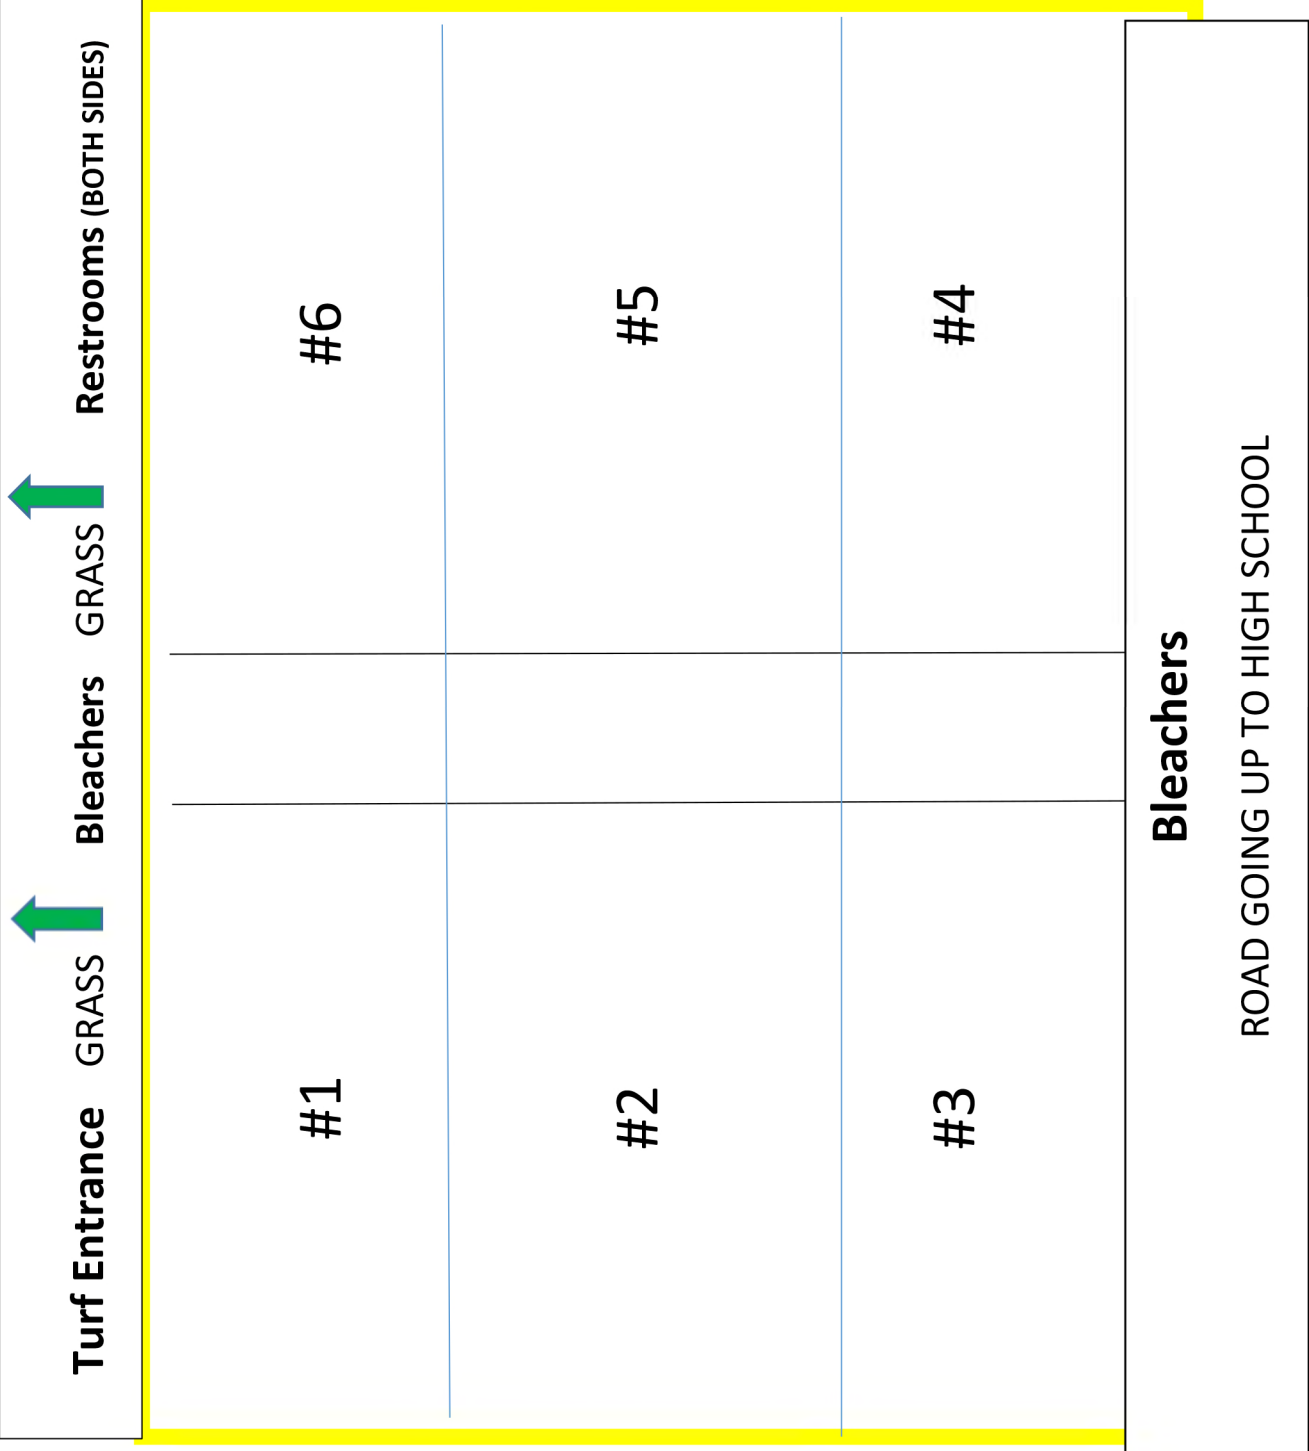

HIGH SCHOOL

Turf Entrance GRASS Bleachers GRASS Restrooms (BOTH SIDES)

#6

#5

#4

#1

#2

#3

Bleachers

ROAD GOING UP TO HIGH SCHOOL

ENTRANCE TO FACILITY

PARKING LOT